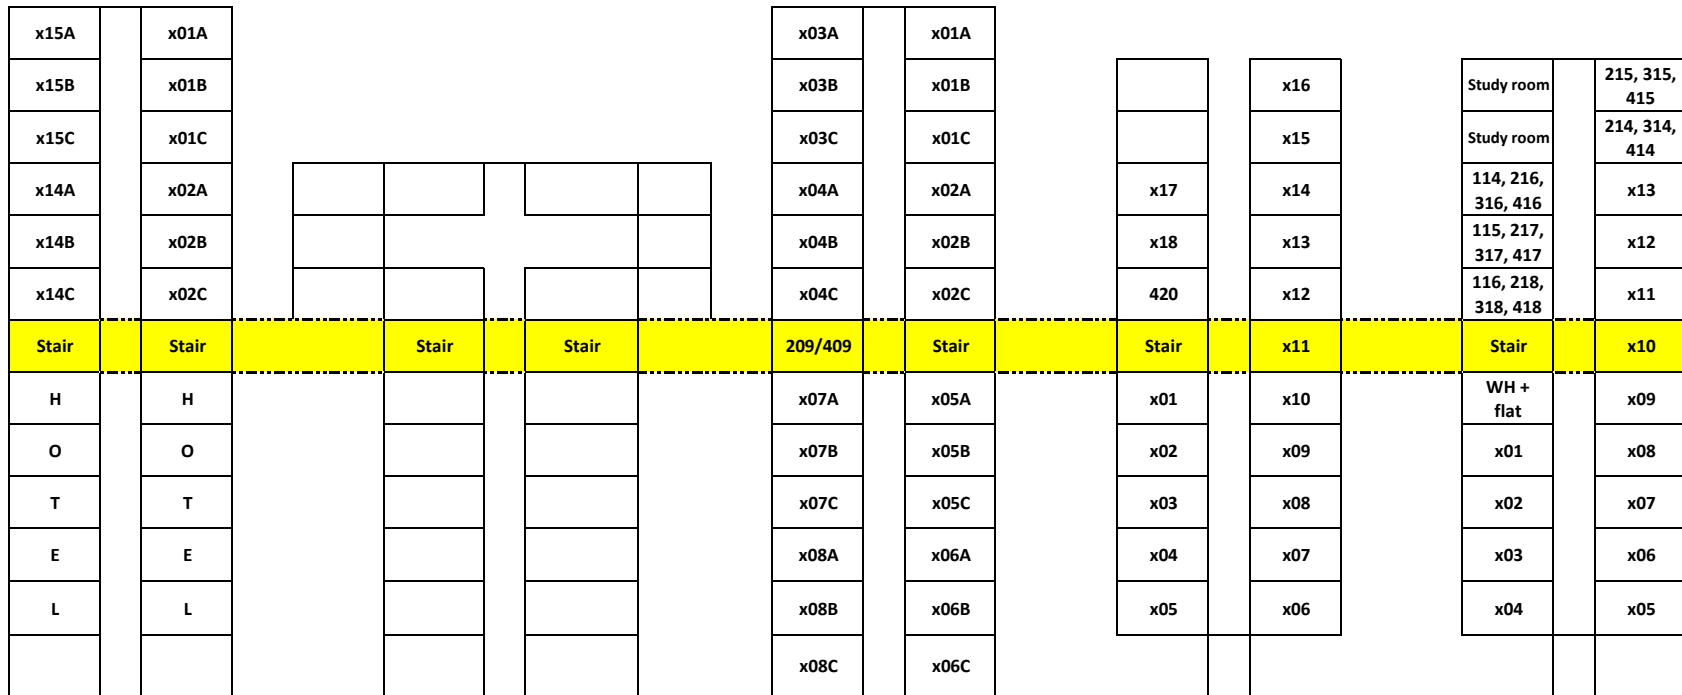

University hotel and Palachova dormitory

Room numbers bellow

University hotel and Palachova dormitory

Koněvova st.

University hotel

x is floor from 2 to 6

Palachova building D

detail bellow

Palachova building C

x is floor from 1 to 5

Palachova building B

x is floor from 2 to 4

Palachova building A

x is floor from 1 to 4

Jeseniova st.

VŠE Campus Jarov / Biskupcova st.

University hotel

2nd floor

3rd floor

4th floor

5th floor

6 th floor

215A	201A
215B	201B
215C	201C
214A	202A
214B	202B
214C	202C
Stair	Stair
H	H
O	O
T	T
E	E
L	L

315A	301A
315B	301B
315C	301C
314A	302A
314B	302B
314C	302C
Stair	Stair
H	H
O	O
T	T
E	E
L	L

415A	401A
415B	401B
415C	401C
414A	402A
414B	402B
414C	402C
Stair	Stair
H	H
O	O
T	T
E	E
L	L

515A	501A
515B	501B
515C	501C
514A	502A
514B	502B
514C	502C
Stair	Stair
H	H
O	O
T	T
E	E
L	L

615A	601A
615B	601B
615C	601C
614A	602A
614B	602B
614C	602C
Stair	Stair
H	H
O	O
T	T
E	E
L	L