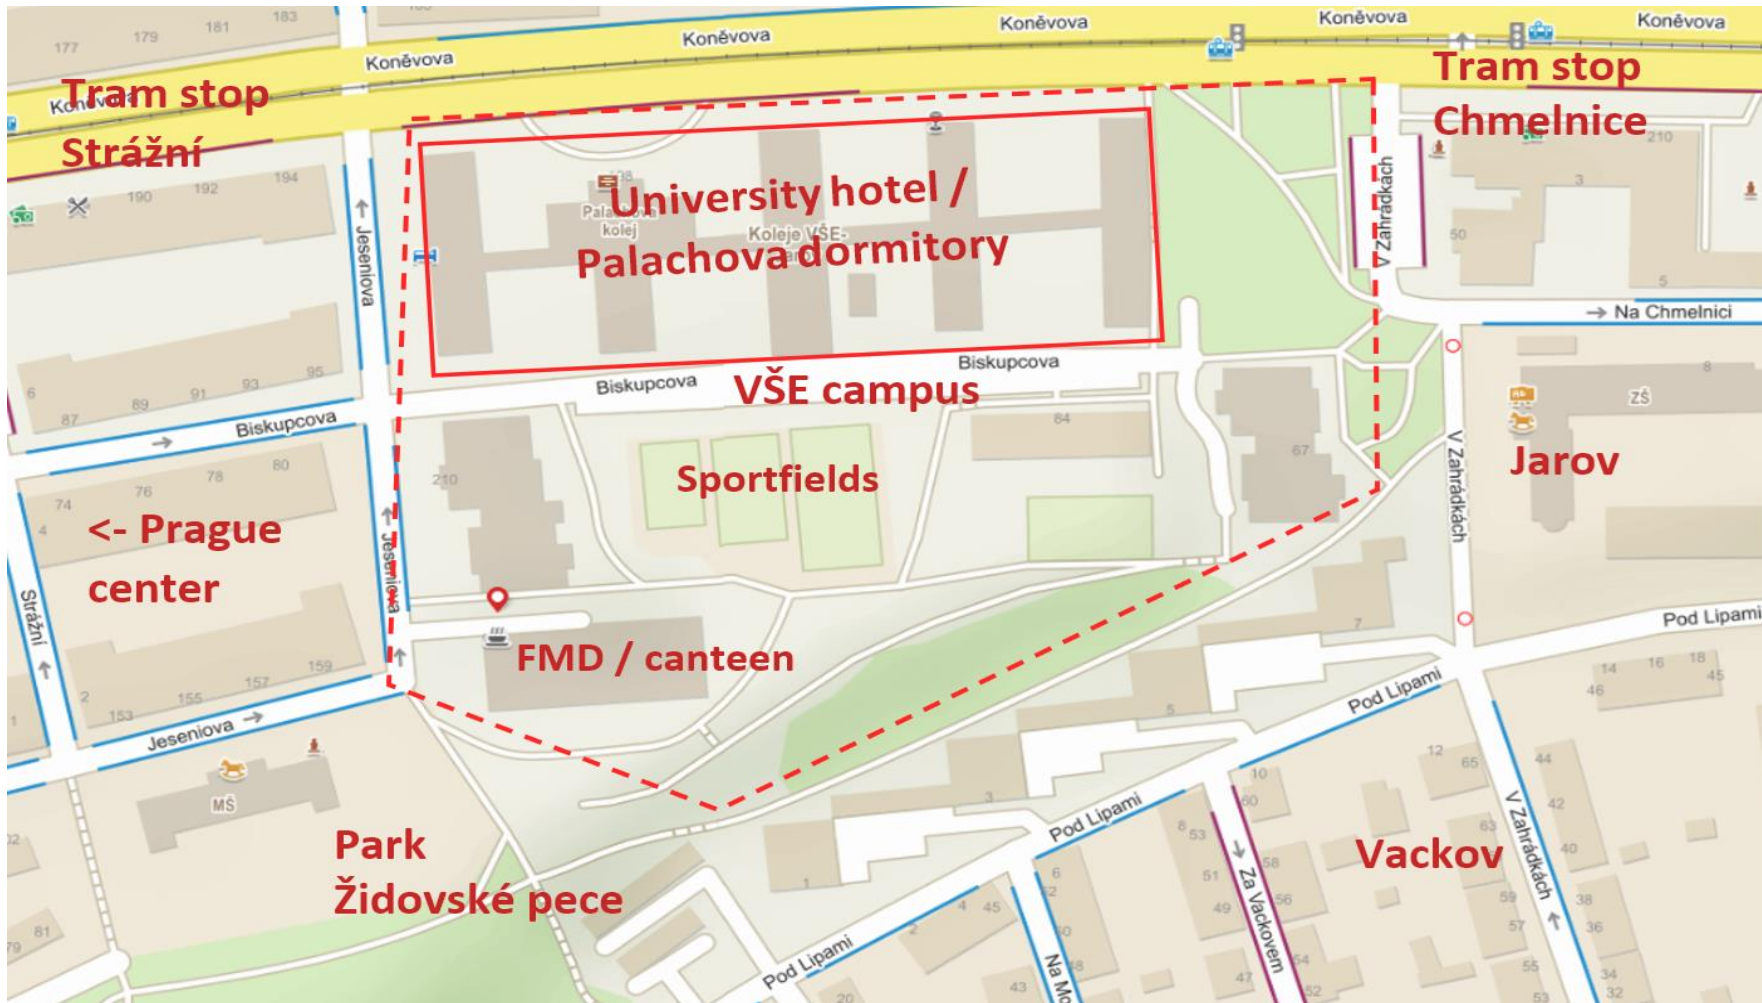

University hotel and Palachova dormitory

Room numbers bellow

University hotel and Palachova dormitory

Koněvova st.

University hotel

x is floor from 2 to 6

Palachova building D

detail bellow

Palachova building C

x is floor from 1 to 5

Palachova building B

x is floor from 2 to 4

Palachova building A

x is floor from 1 to 4

Jeseniova st.

VŠE Campus Jarov / Biskupcova st.

University hotel

2nd floor

3rd floor

4th floor

5th floor

6 th floor

215A	201A
215B	201B
215C	201C
214A	202A
214B	202B
214C	202C
Stair	Stair
H	H
O	O
T	T
E	E
L	L

315A	301A
315B	301B
315C	301C
314A	302A
314B	302B
314C	302C
Stair	Stair
H	H
O	O
T	T
E	E
L	L