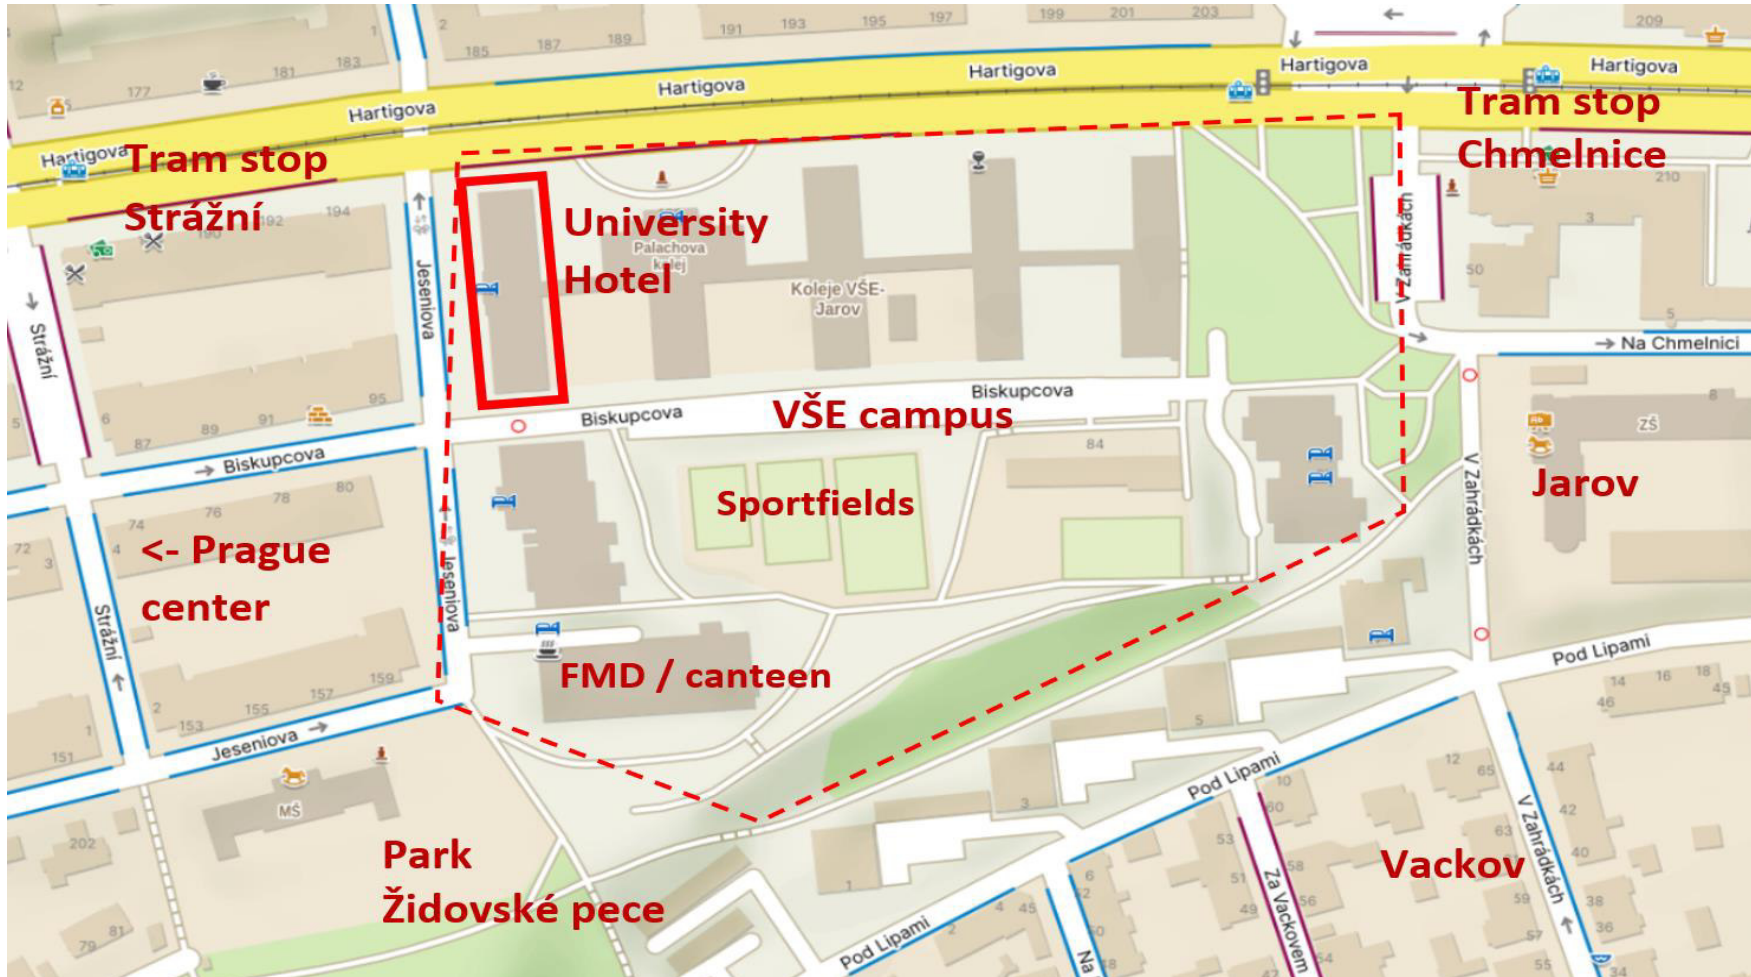

University Hotel

Room numbers bellow

University Hotel and Palachova dormitory

Hartigova st.

University Hotel

x is floor from 2 to 6

Palachova building D

detail bellow

Palachova building C

x is floor from 1 to 5

Palachova building B

x is floor from 2 to 4

Palachova building A

x is floor from 1 to 4

Jeseniova st.

x15A	x01A
x15B	x01B
x15C	x01C
x14A	x02A
x14B	x02B
x14C	x02C
Stair	Stair
H	H
O	O
T	T
E	E
L	L